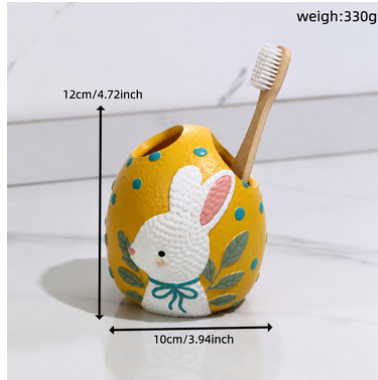

RABBIT TOOTHBRUSH HOLDER