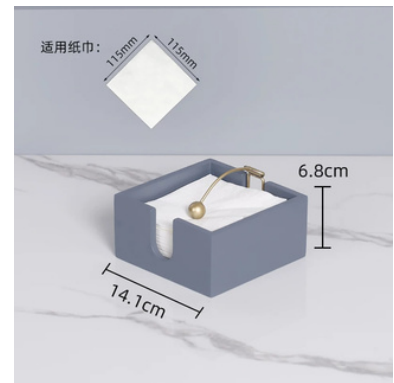

DECORATIVE FLOWER POT

RESIN VASE WITH A FLOUNCED DESIGN

3PCS BOHO RESIN VASE SET

EVERY DETAIL MATTERS WHEN IT'S PART OF YOUR LIFE

HOME DECORATORS SECTOR

GIFT & SEASONAL COLLECTIONS

ROUND SPIRAL CANDLESTICKS

CREATIVE GENTLEMAN TISSUE HOLDER

THREE HOLD ELECTRIC BRUSH HOLDER

MULTI-PURPOSE OVAL VANITY TRAY

MODERN BRUSH HOLDER

TWO STOREY TRAY

COTTON PAD HOLDER

ELEGANT MAKEUP BRUSH HOLDER

YOUR HOME HAS A HEARTBEAT. THIS IS IT.

HOME DECORATORS SECTOR

SCULPTURAL & STATEMENT DECOR

HOME DECOR FIGURINES & STATUE

A CREATIVE FIGURINE ART PIECE

STATUE DECORATION ORNAMENT

DOG SCULPTURE HOME DECOR

OFFICE DESK ACCESSORIES

RESIN BUSINESS CARD HOLDER

MODERN STORAGE BOX

MODERN TISSUE HOLDER