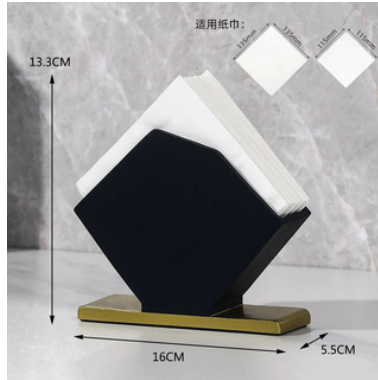

MODERN TISSUE HOLDER