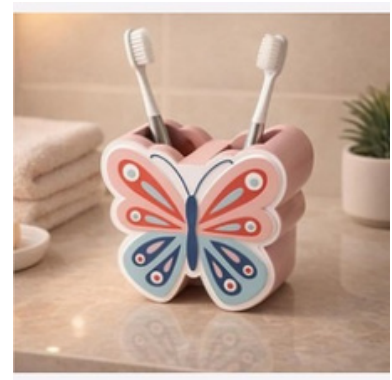

CHRISTMAS WHITE BEARD & RED SHOES

EASTER UNICORN SOAP DISPENSER

GOLD RINGED FLASK

HALLOWEEN PUMPKIN STACKING

UNIQUE SOAP DISPENSER

CHRISTMAS SILVER TREE

HALLOWEEN SKELETON HAND

FINGER SHAPED BOTTLE

PUREFORM.PERFECT FUNCTION.

BATHROOM ACCESSORIES SECTOR

TOOTHBRUSH HOLDER

SANTA TOOTHBRUSH HOLDER

RABBIT TOOTHBRUSH HOLDER

BUTTERFLY RESIN TOOTHBRUSH HOLDER

BATHROOM ACCESSORIES SET

GLOSSY GOLD COLOR SET

BLACK COLOR SET

WHITE COLOR SET

SOAP DISH & SOAP DISPENSER

BLACK SOAP DISH

MODERN SOAP DISH

GEOMETRIC BOTTLE

DESIGNED FOR YOUR DAILY TOUCH OF LUXURY

HOME DECORATORS SECTOR